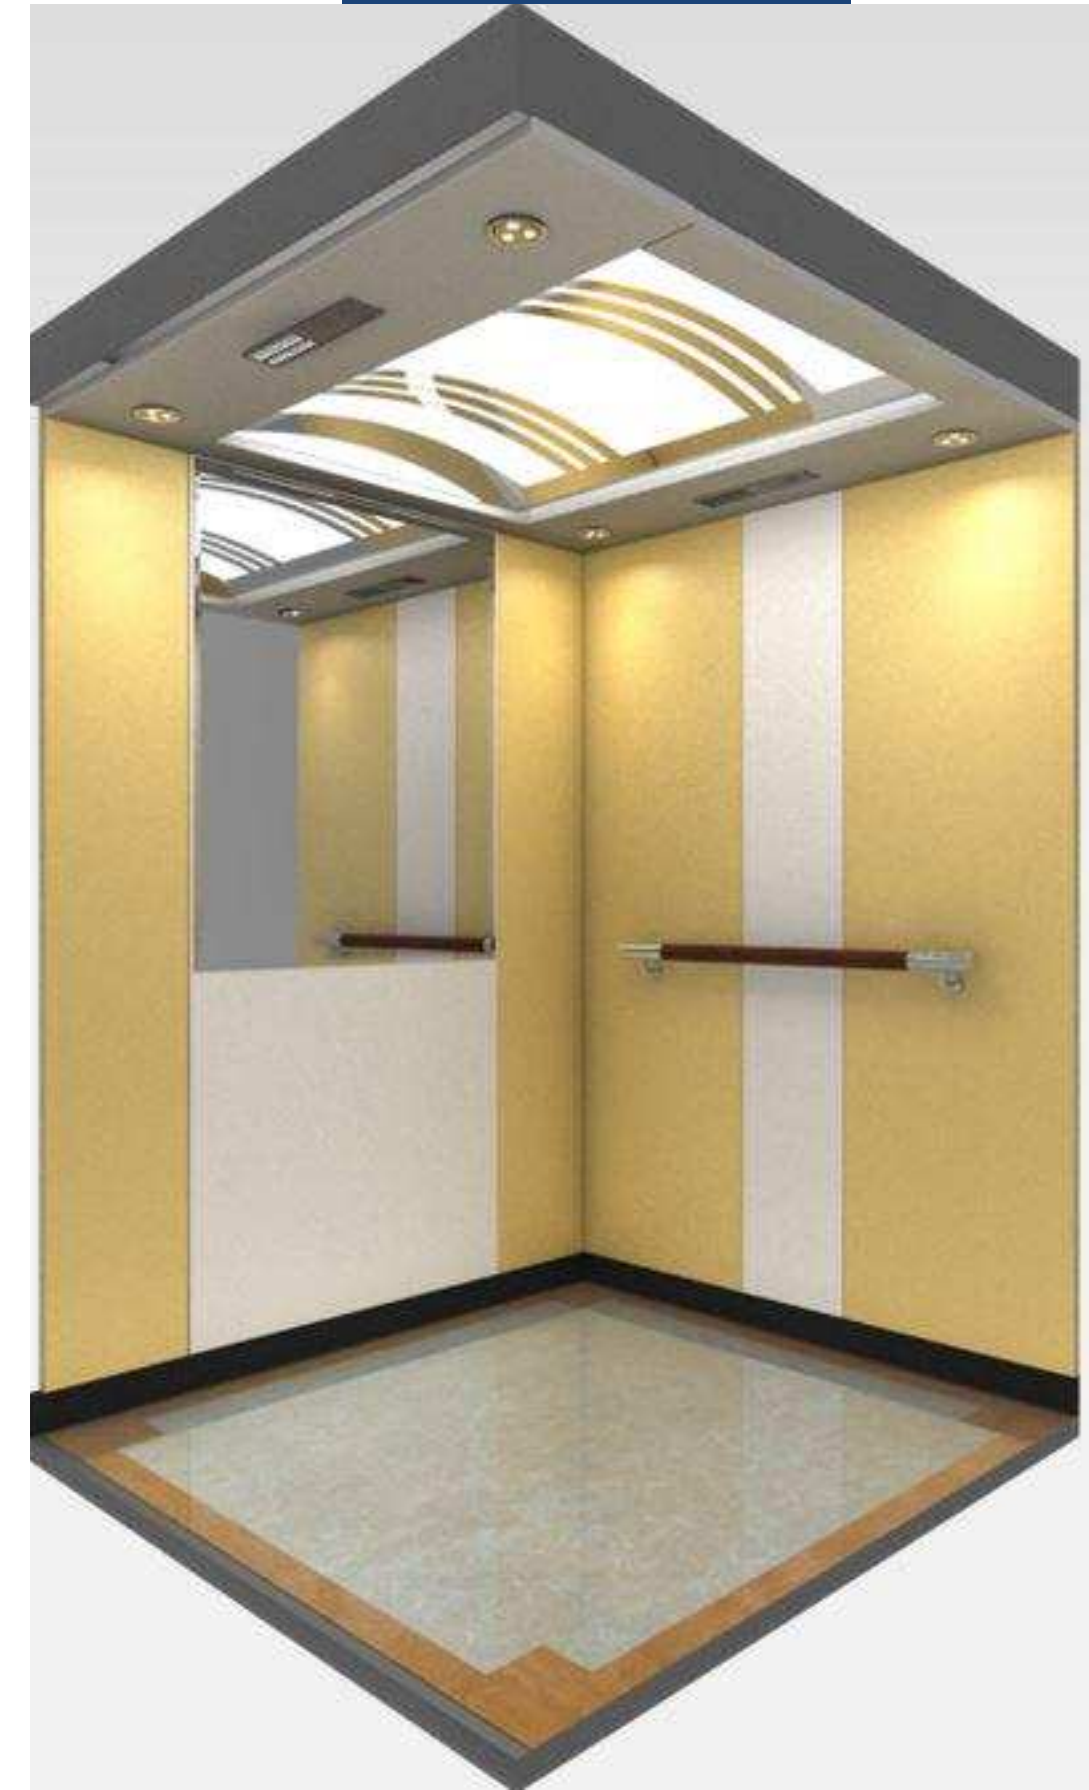

Ceiling: Modern Type(ECL-302)
Walls: Half Mirror + Pattern Steel
(LP-SNA14+LP-SNA24)
Handrail:Prestige Type
Tile:PVC-505+536
COP: CS06-EP02

PGO-004